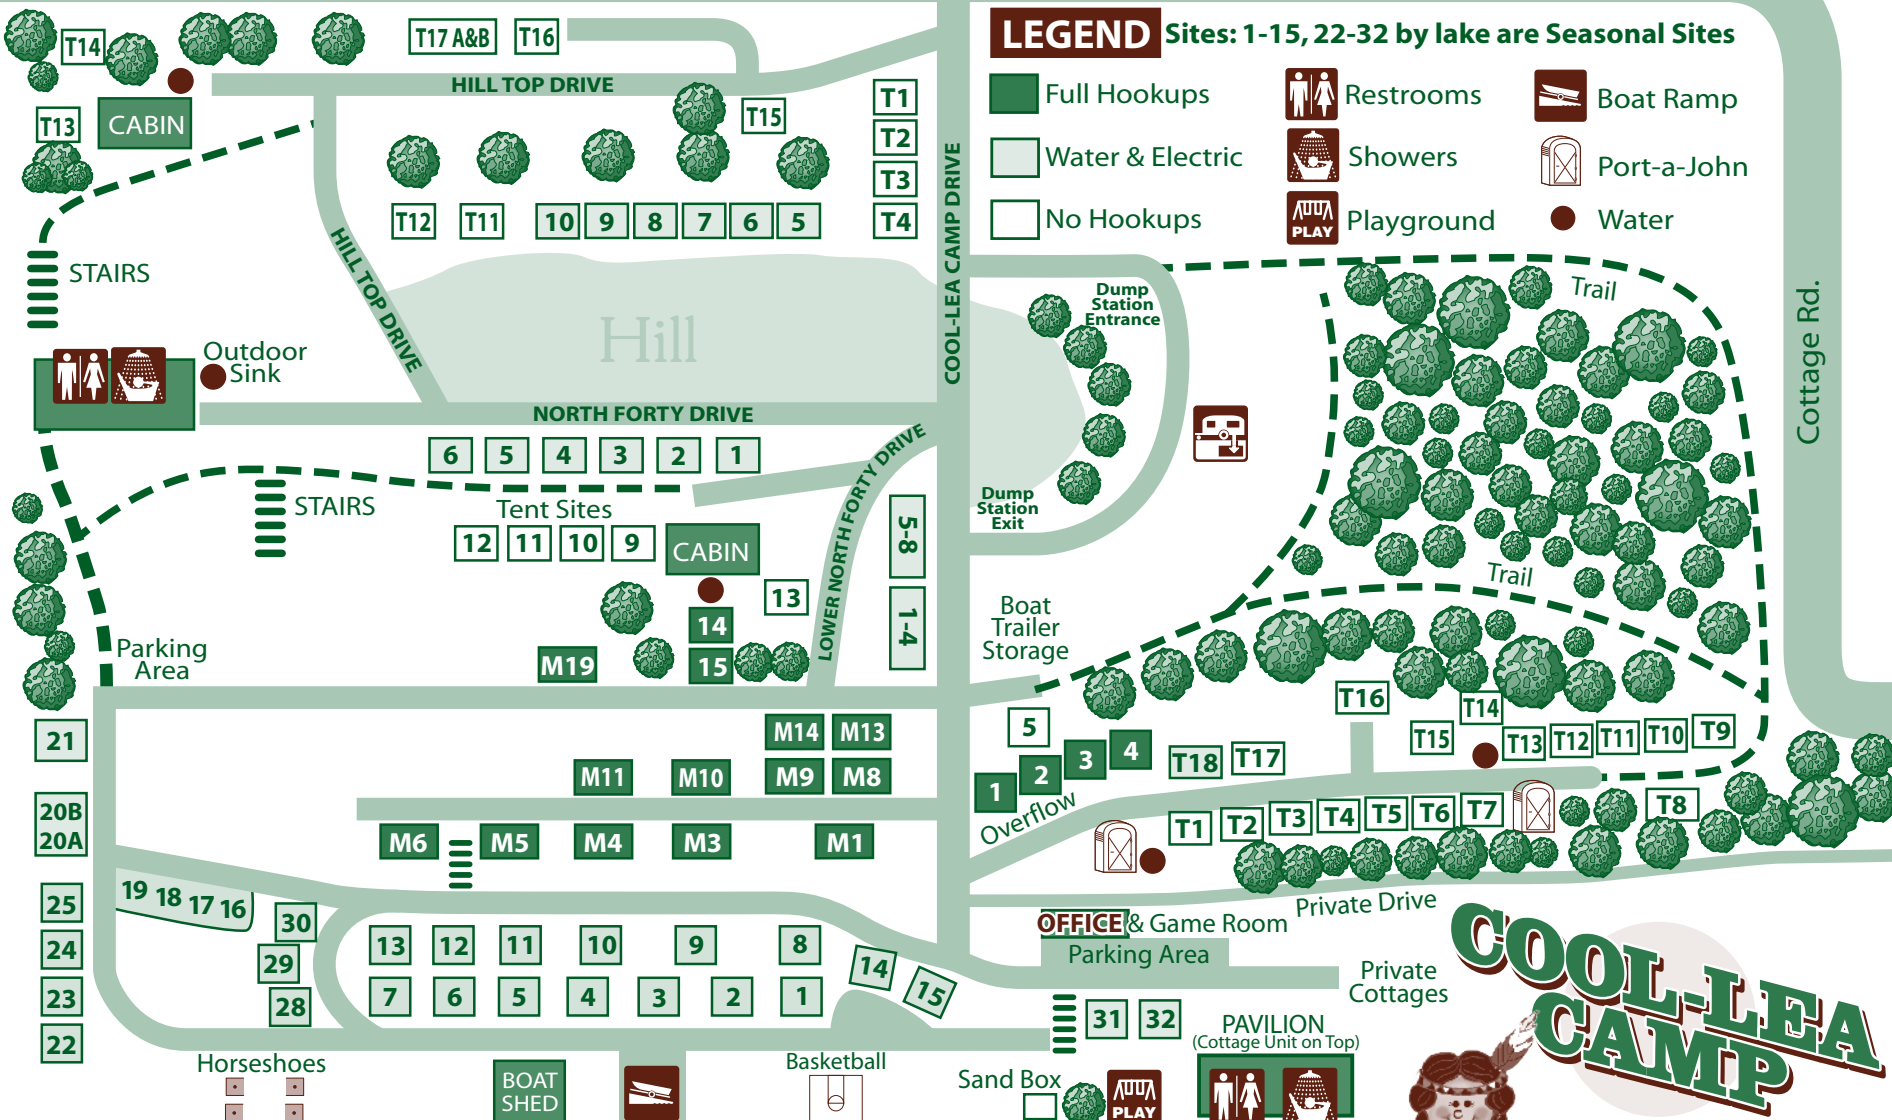

← To Odessa

Rt. 228

ENTRANCE

To Ithaca →

LEGEND Sites: 1-15, 22-32 by lake are Seasonal Sites

-  Full Hookups
-  Water & Electric
-  No Hookups
-  Restrooms
-  Showers
-  Playground
-  Boat Ramp
-  Port-a-John
-  Water

COOL-LEAF CAMP

State Rte 228
 Odessa, NY 14869
 Phone: 607-594-3500
 www.coolleacamp.com

Cayuta (Little) Lake